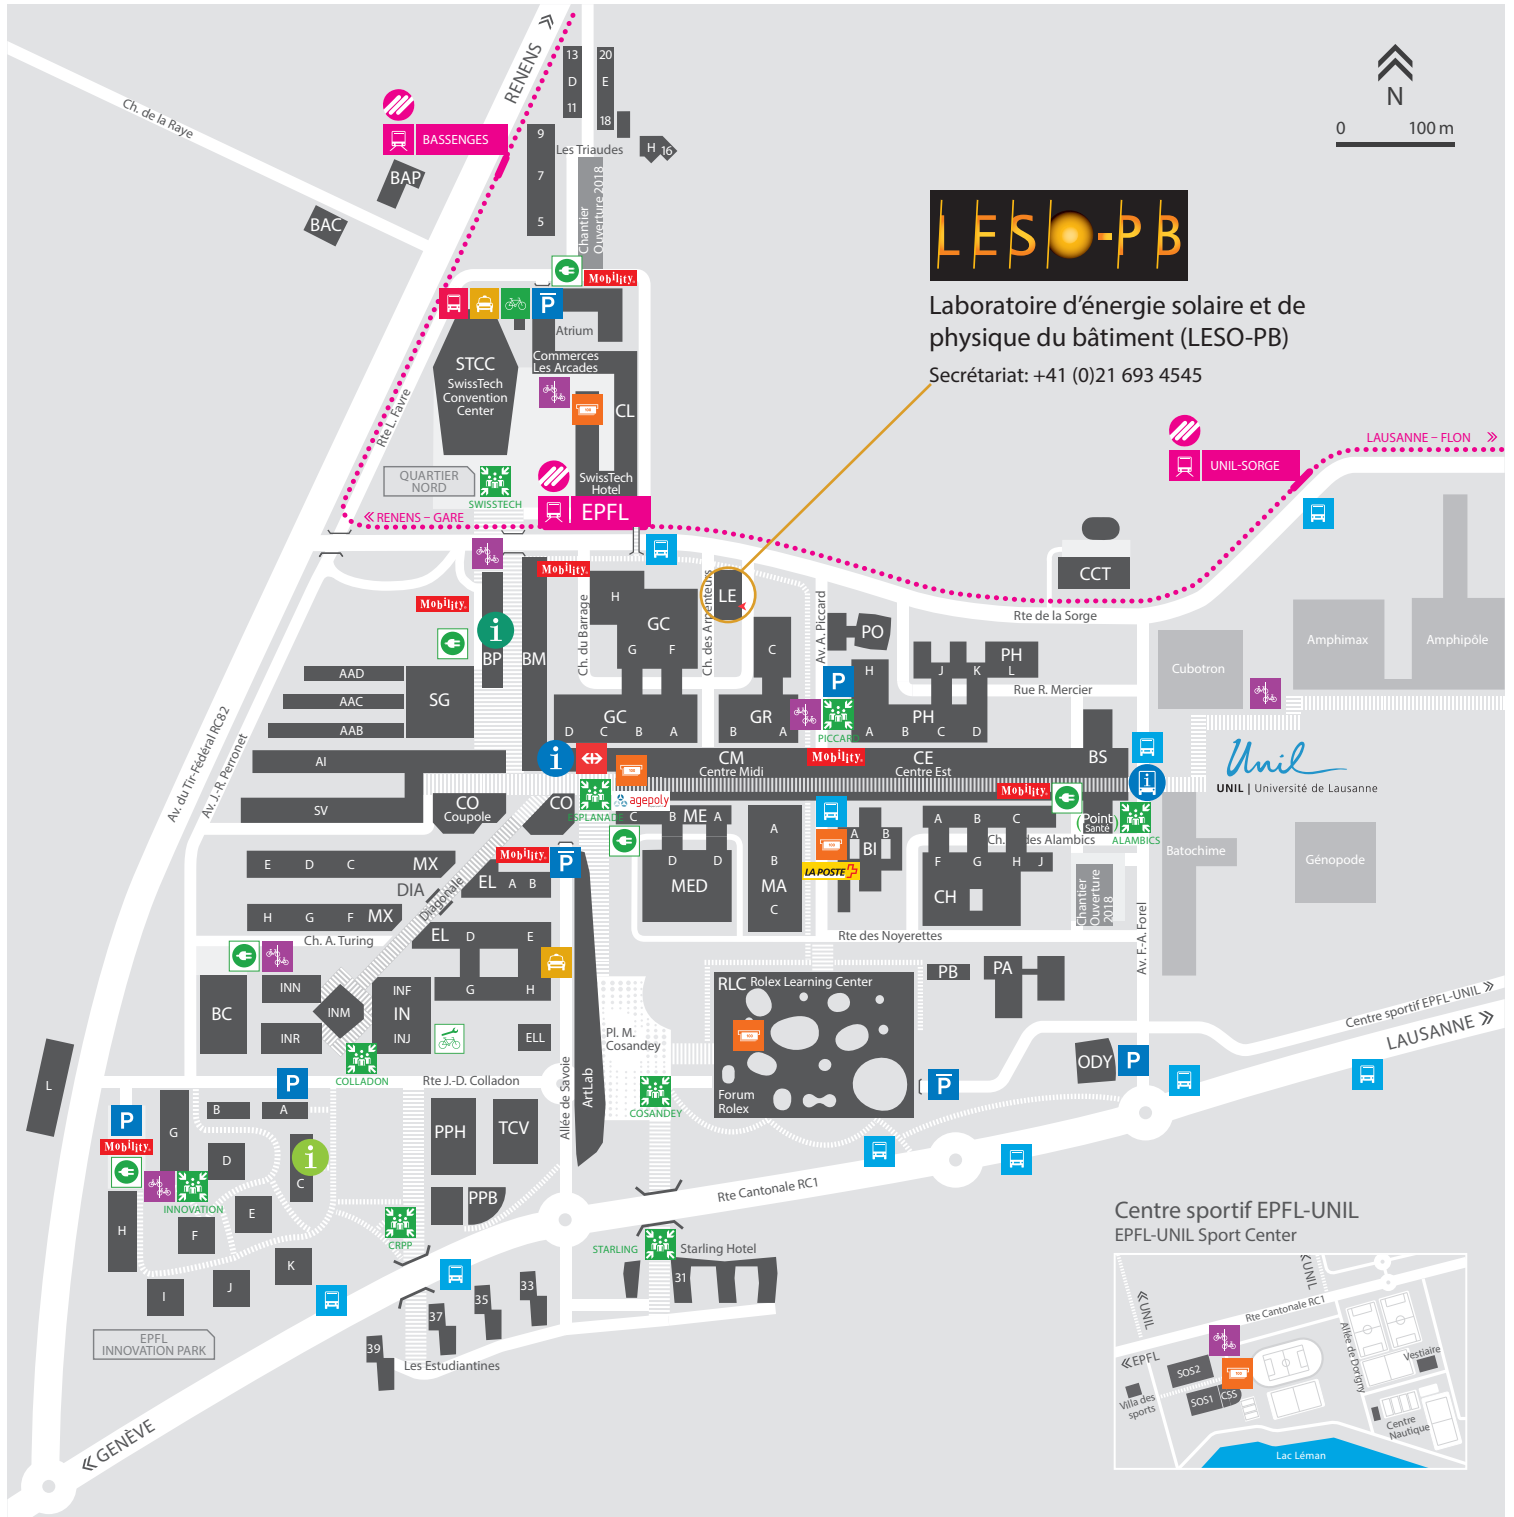

Plan d'orientation EPFL

EPFL - DII - 08.08.2016

- Accueil/Information Reception/Information - Guichet étudiants Students Services Desk - Accueil EPFL Innovation Park EPFL Innovation Park Reception - Information livraisons Delivery Information - Point de rassemblement Assembly point	- Point Santé Health Point - Association des étudiants de l'EPFL EPFL General Student's Association - Agence CFF CFF Train Tickets/Information - La Poste Post Office - Bancomat ATM	- Parking public Public Parking - Méto m1 m1 metro - Bus Bus - Station de taxi Taxi rank - Dépose-minute bus Bus drop-off/pick-up point	- Vélo Station Bike Station - PubliBike PubliBike - Point vélo réparations Bike Repair Service - ElectricEasy ElectricEasy - Mobility Mobility