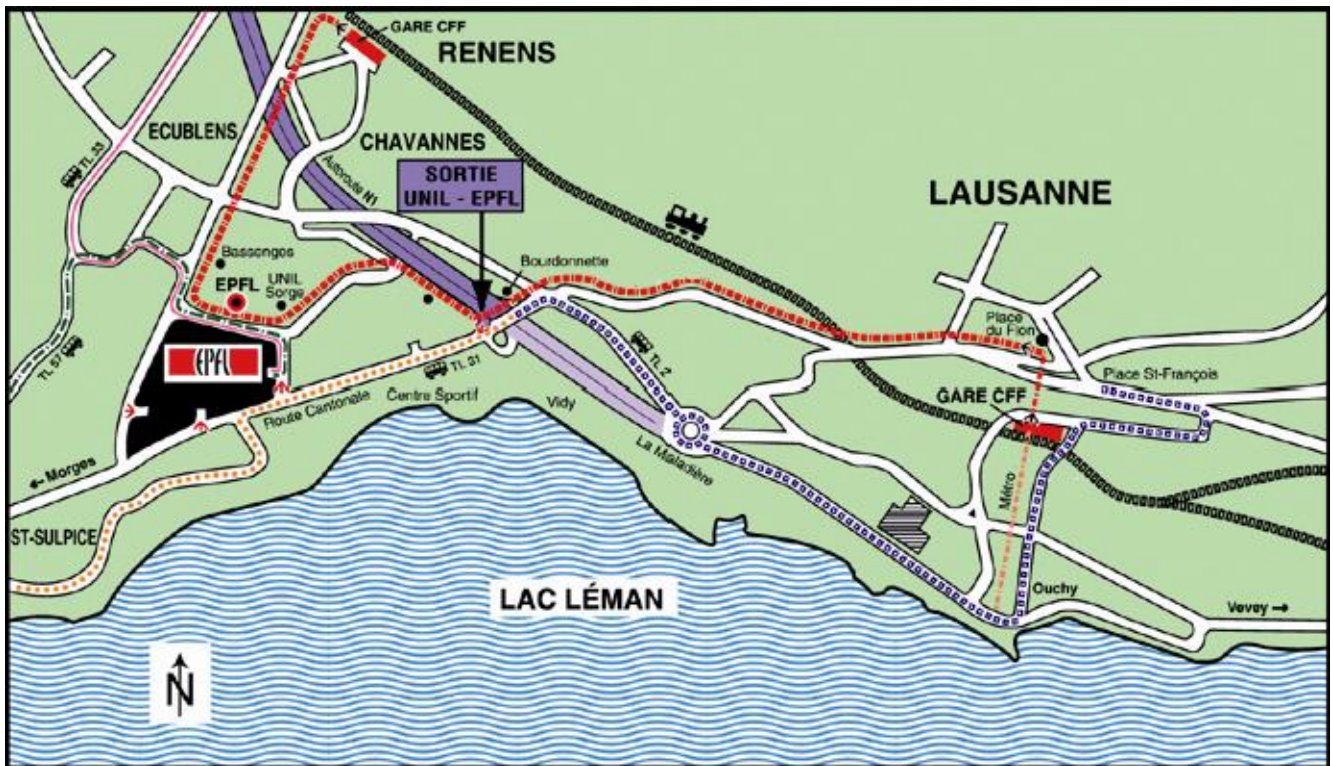

## HOW TO FIND THE EPFL SOLAR ENERGY AND BUILDING PHYSICS LABORATORY (LESO-PB)

**Lausanne:** Frequent train connections both from Geneva Airport and Zurich Airport to Lausanne:  
<http://www.sbb.ch/en/> . Direct fast train from Paris, France (TGV).

**EPFL (public transport):** Metro **m2** from Lausanne Railway Station to “Flon” (Lausanne Center), then **m1** to EPFL (count approx. 15' from “Flon” to EPFL and 25' to 30' for the whole trip).

**EPFL (by car):** Follow the motorway direction "Lausanne Sud", exit "EPFL". The campus will be signposted on your right after Lausanne University. Parking spaces for visitors are signposted (paying). Spaces marked in green are reserved for holders of an EPFL site card.

The **Solar Energy and Building Physics Lab** is located opposite the EPFL metro station in the LE Building (see map on following page).

Lausanne Metro lines

- m2** Ouchy (lake shore) - Lausanne **Railway station (GARE CFF)** - Flon (Center) – Croisettes
- m1** Flon (Center) – **EPFL** – Renens Railway station

Tickets from Lausanne Railway station to Flon (center): Zone 11

Tickets from Lausanne Railway station or from Flon to EPFL: Zones 11 and 12

Note: Lausanne Hotels offer a free city transport card to their guests: please ask at reception.